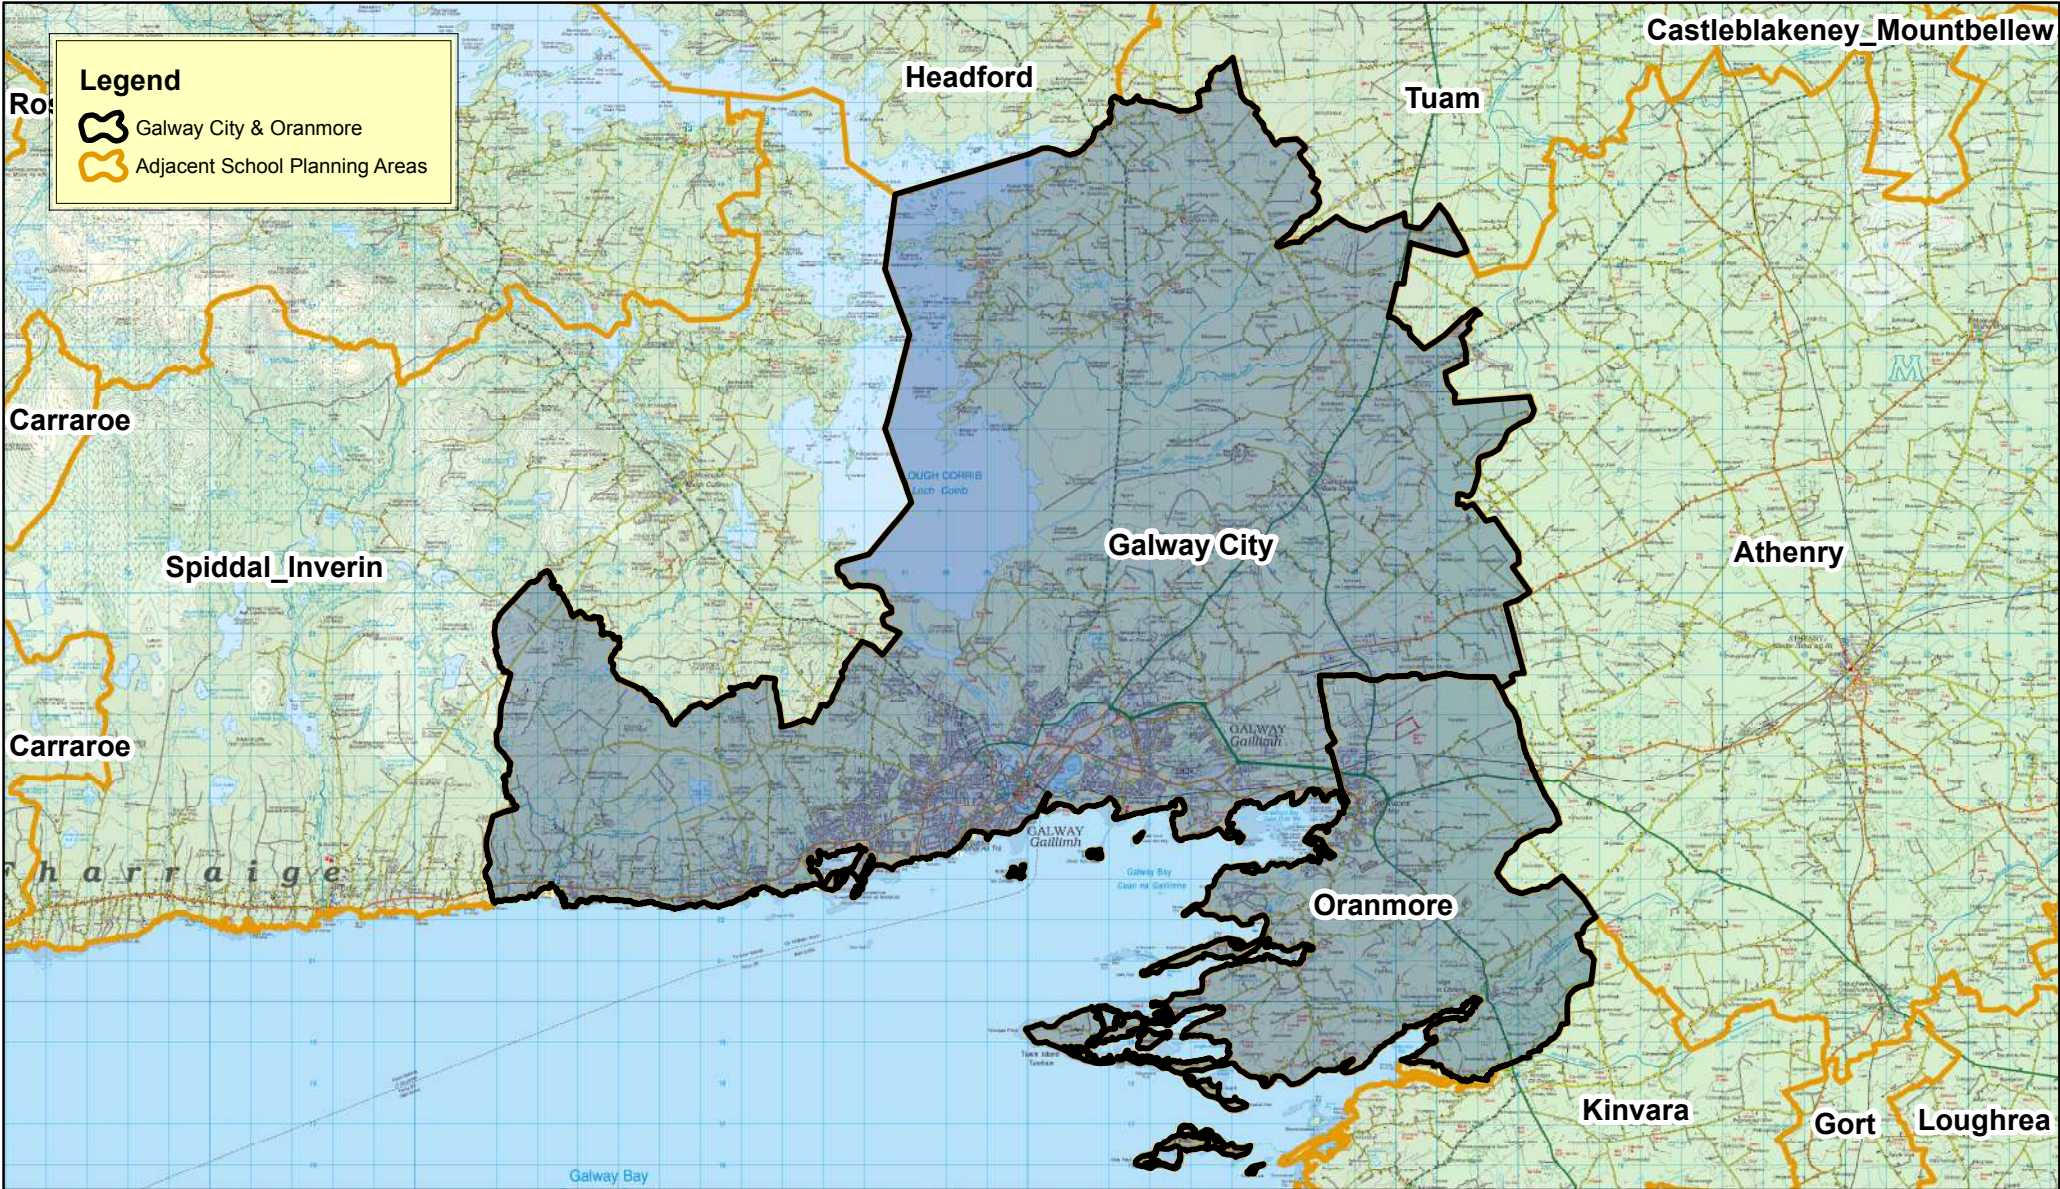

Galway City & Oranmore (Regional Solution)

© Ordnance Survey Ireland.
All rights reserved.
License number EN0045608

An Roinn Oideachais
agus Scileanna
Department of
Education and Skills