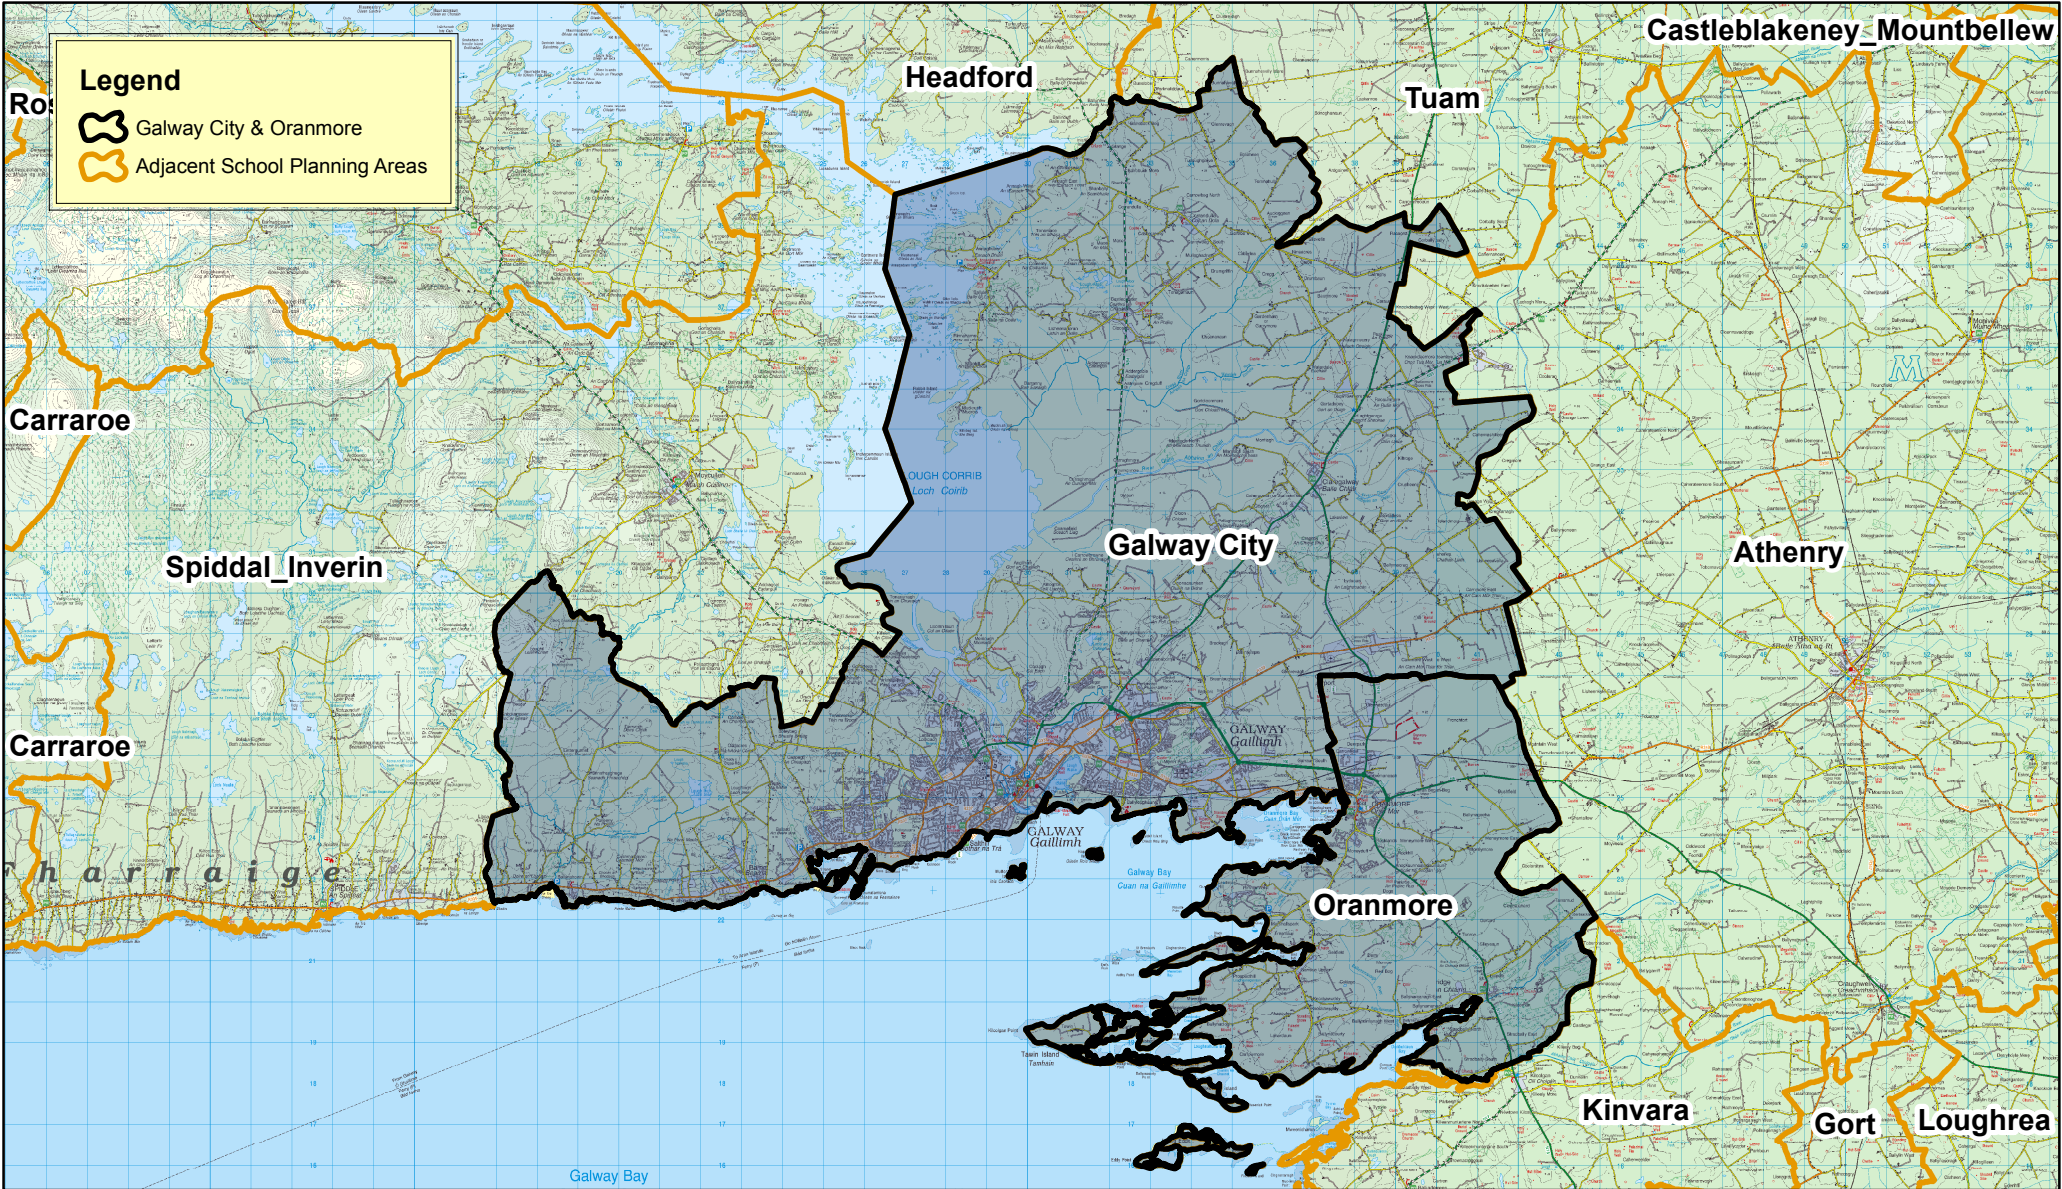

Galway City & Oranmore (Regional Solution)

© Ordnance Survey Ireland.
 All rights reserved.
 License number EN0045608

An Roinn Oideachais
 agus Scileanna
 Department of
 Education and Skills